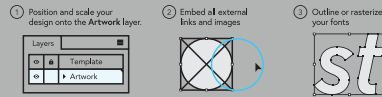

3" x 3.5" Flex Magnet Template

Art canvas area = 3.3646" x 3.75"